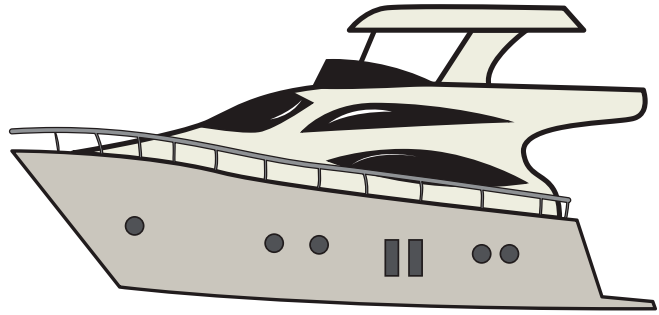

LETTER TRACING

Y is for yacht

Tracing practice area consisting of six rows of handwriting lines. Each row contains five dashed uppercase 'Y' characters for tracing.